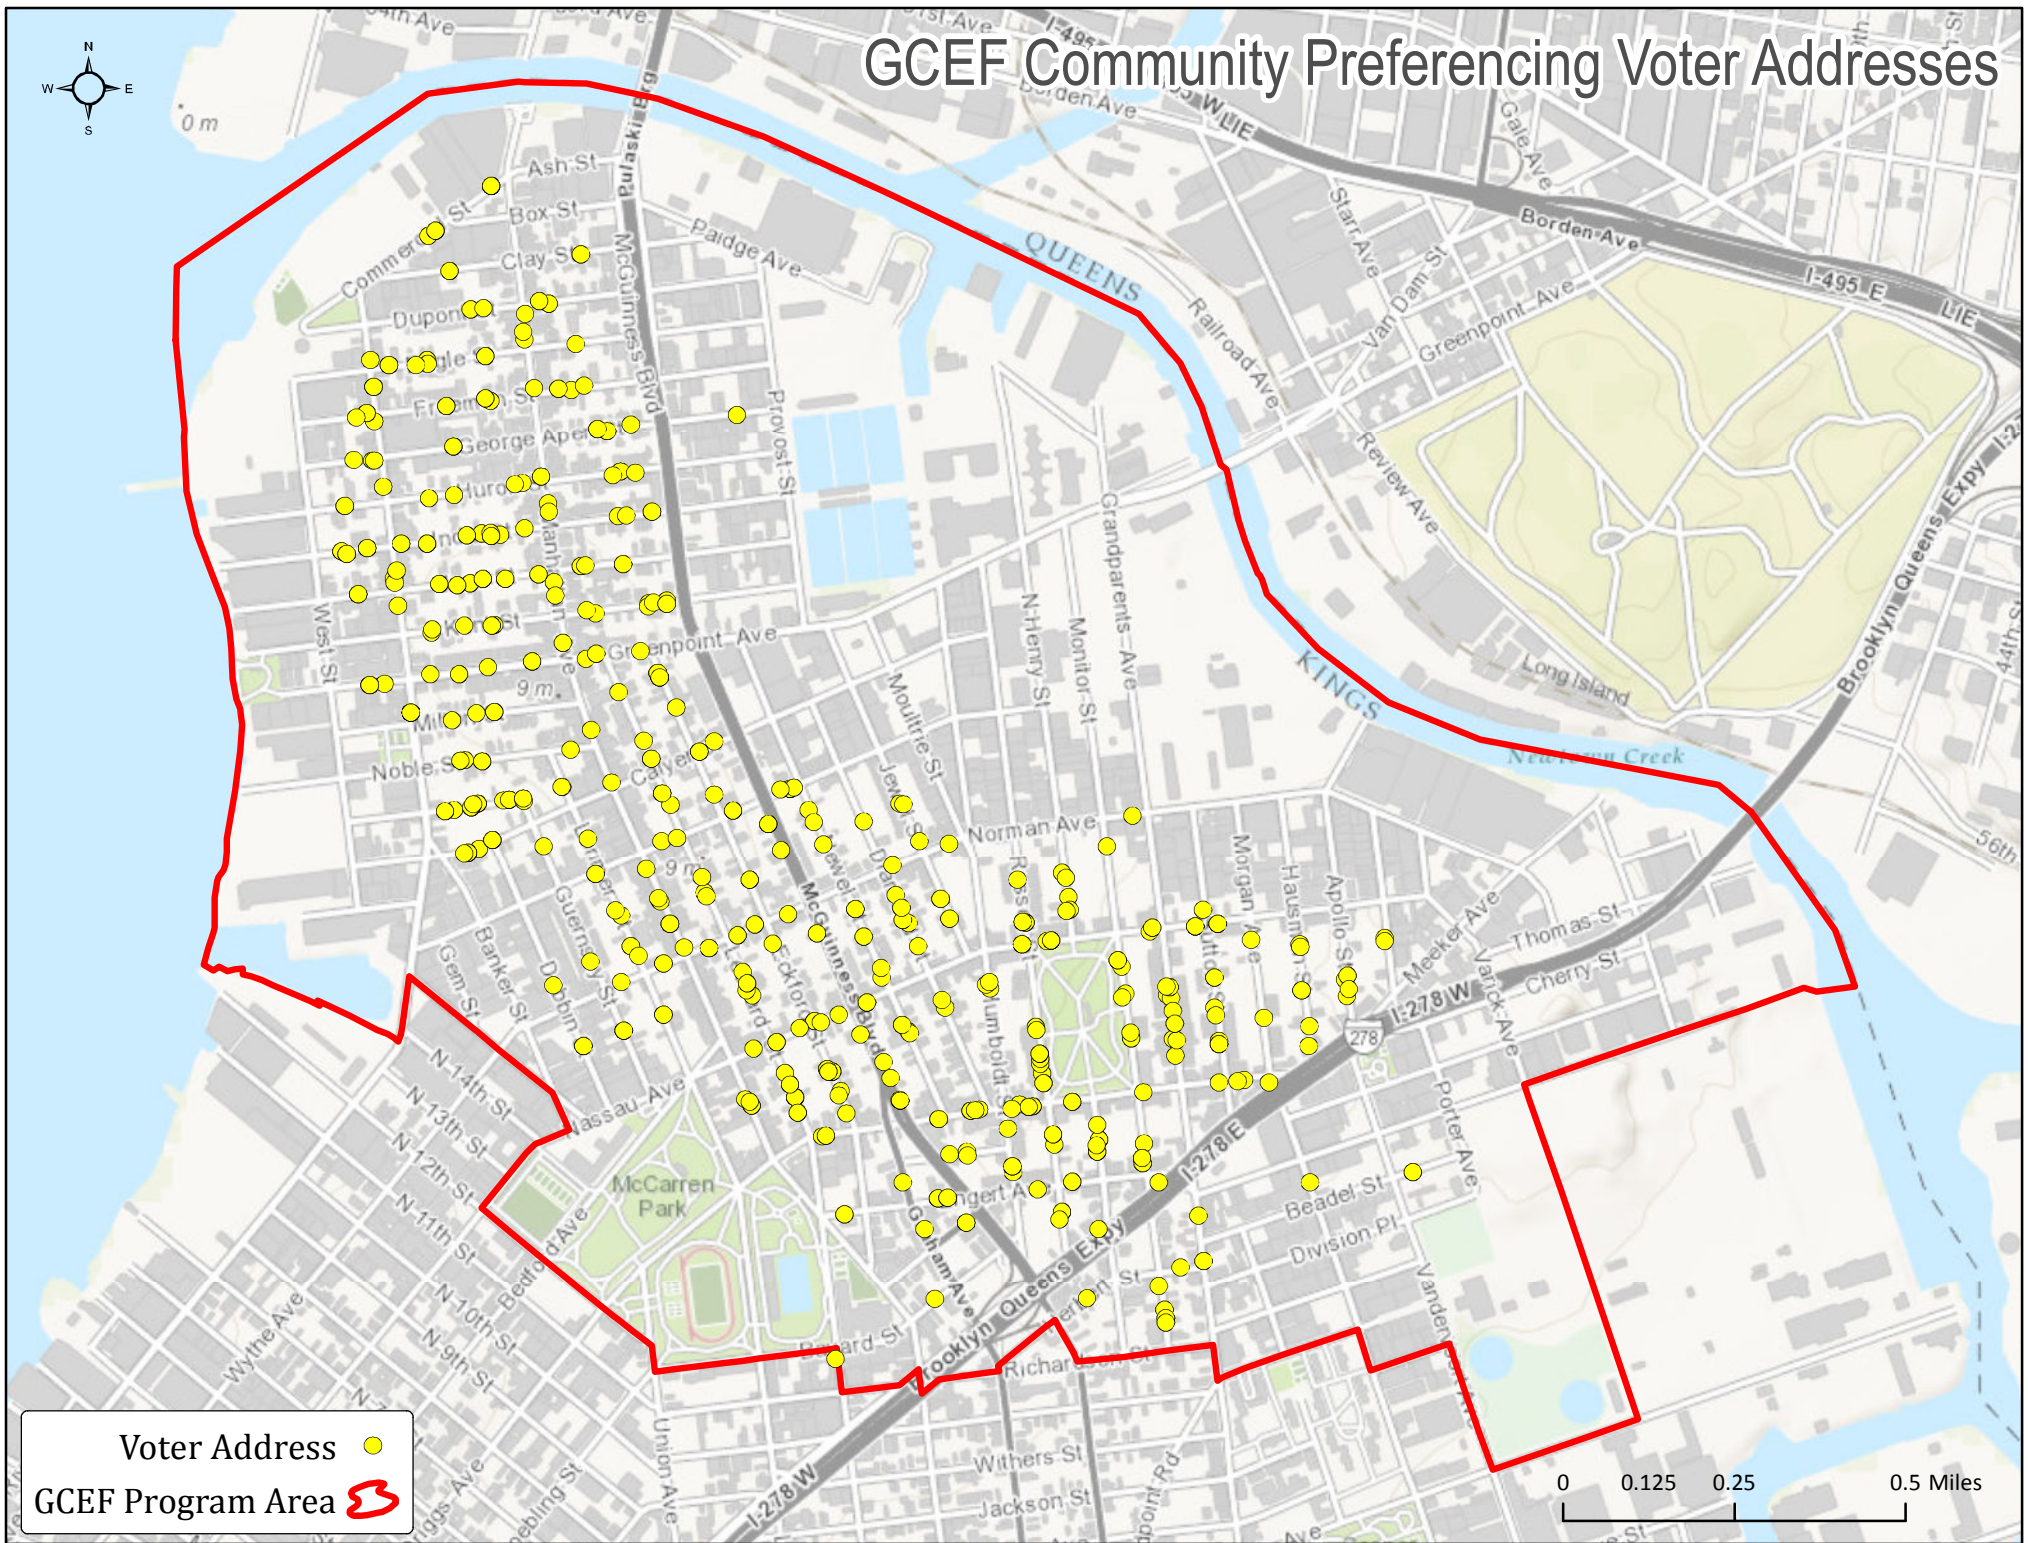

GCEF Community Preferencing Voter Addresses

0 m

Voter Address ●
GCEF Program Area 

0 0.125 0.25 0.5 Miles