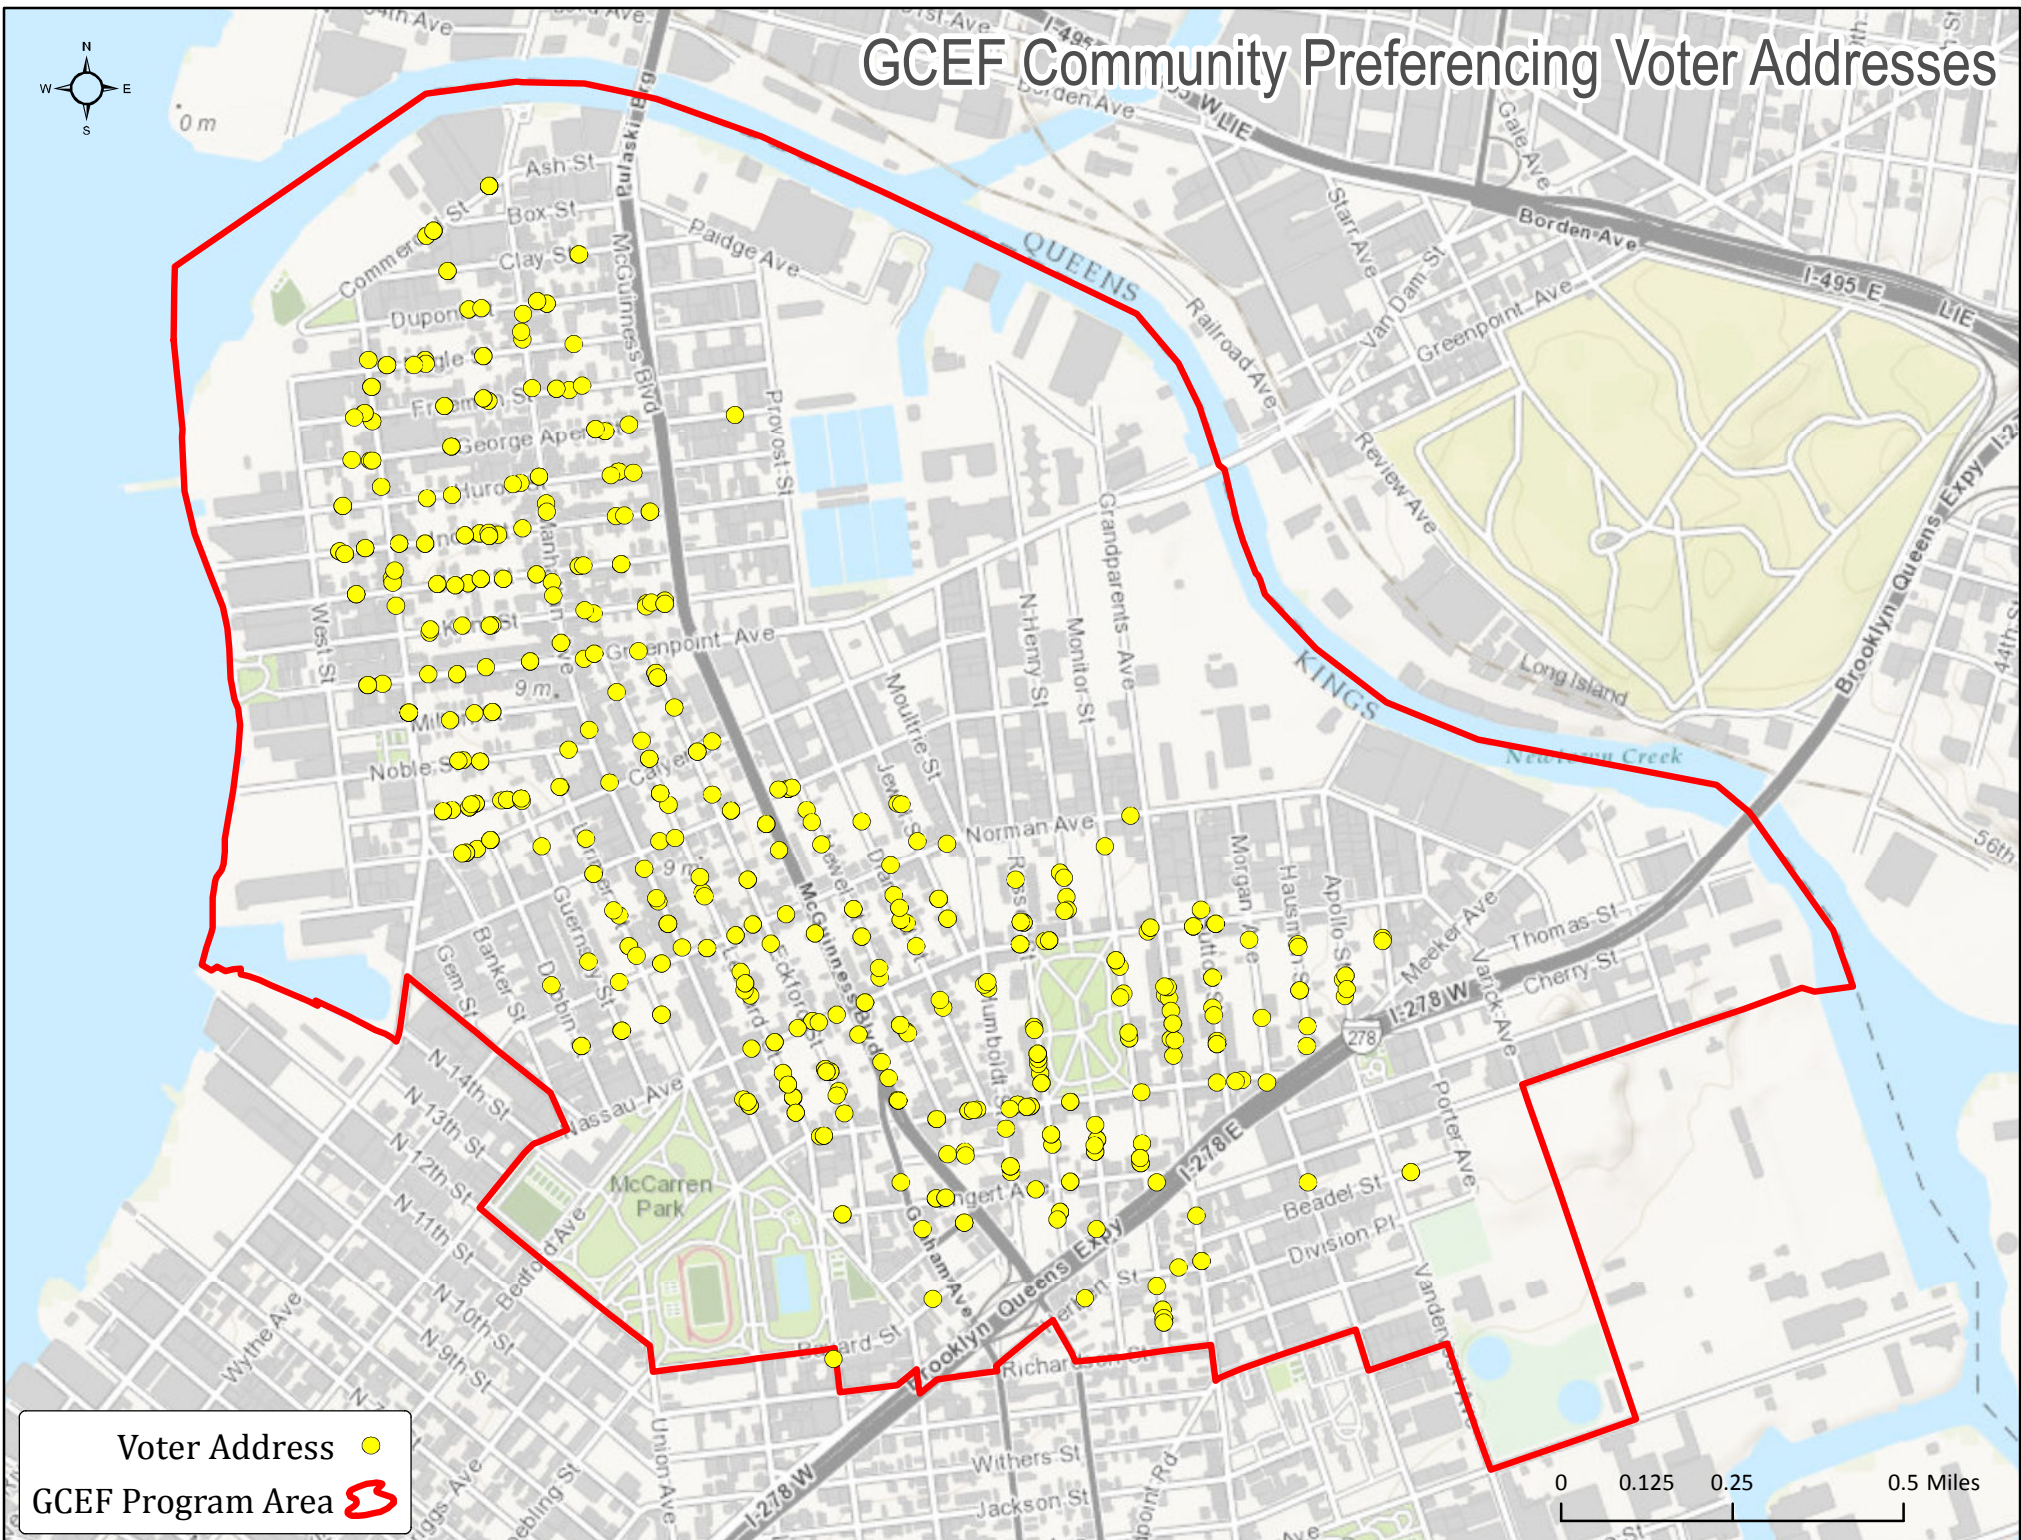

GCEF Community Preferencing Voter Addresses

0 m

Voter Address ●
GCEF Program Area 

0 0.125 0.25 0.5 Miles